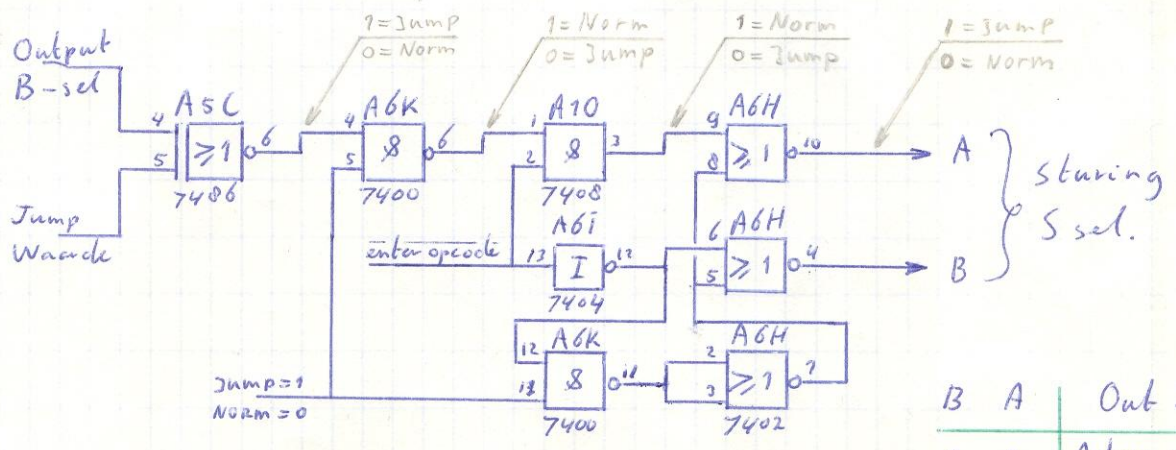

H3S 22 SYSTEM.

22/7/79
H3S

| B | A | Out S sel |
|---|---|------------------|
| 0 | 0 | Adres mode Ireg |
| 0 | 1 | Opcode Ireg |
| 1 | 0 | Normal next adr. |
| 1 | 1 | Jump adres. |

Enter op en jump
Enter opcode
Jump

From Interrupt Unit.

H35 5/19/76