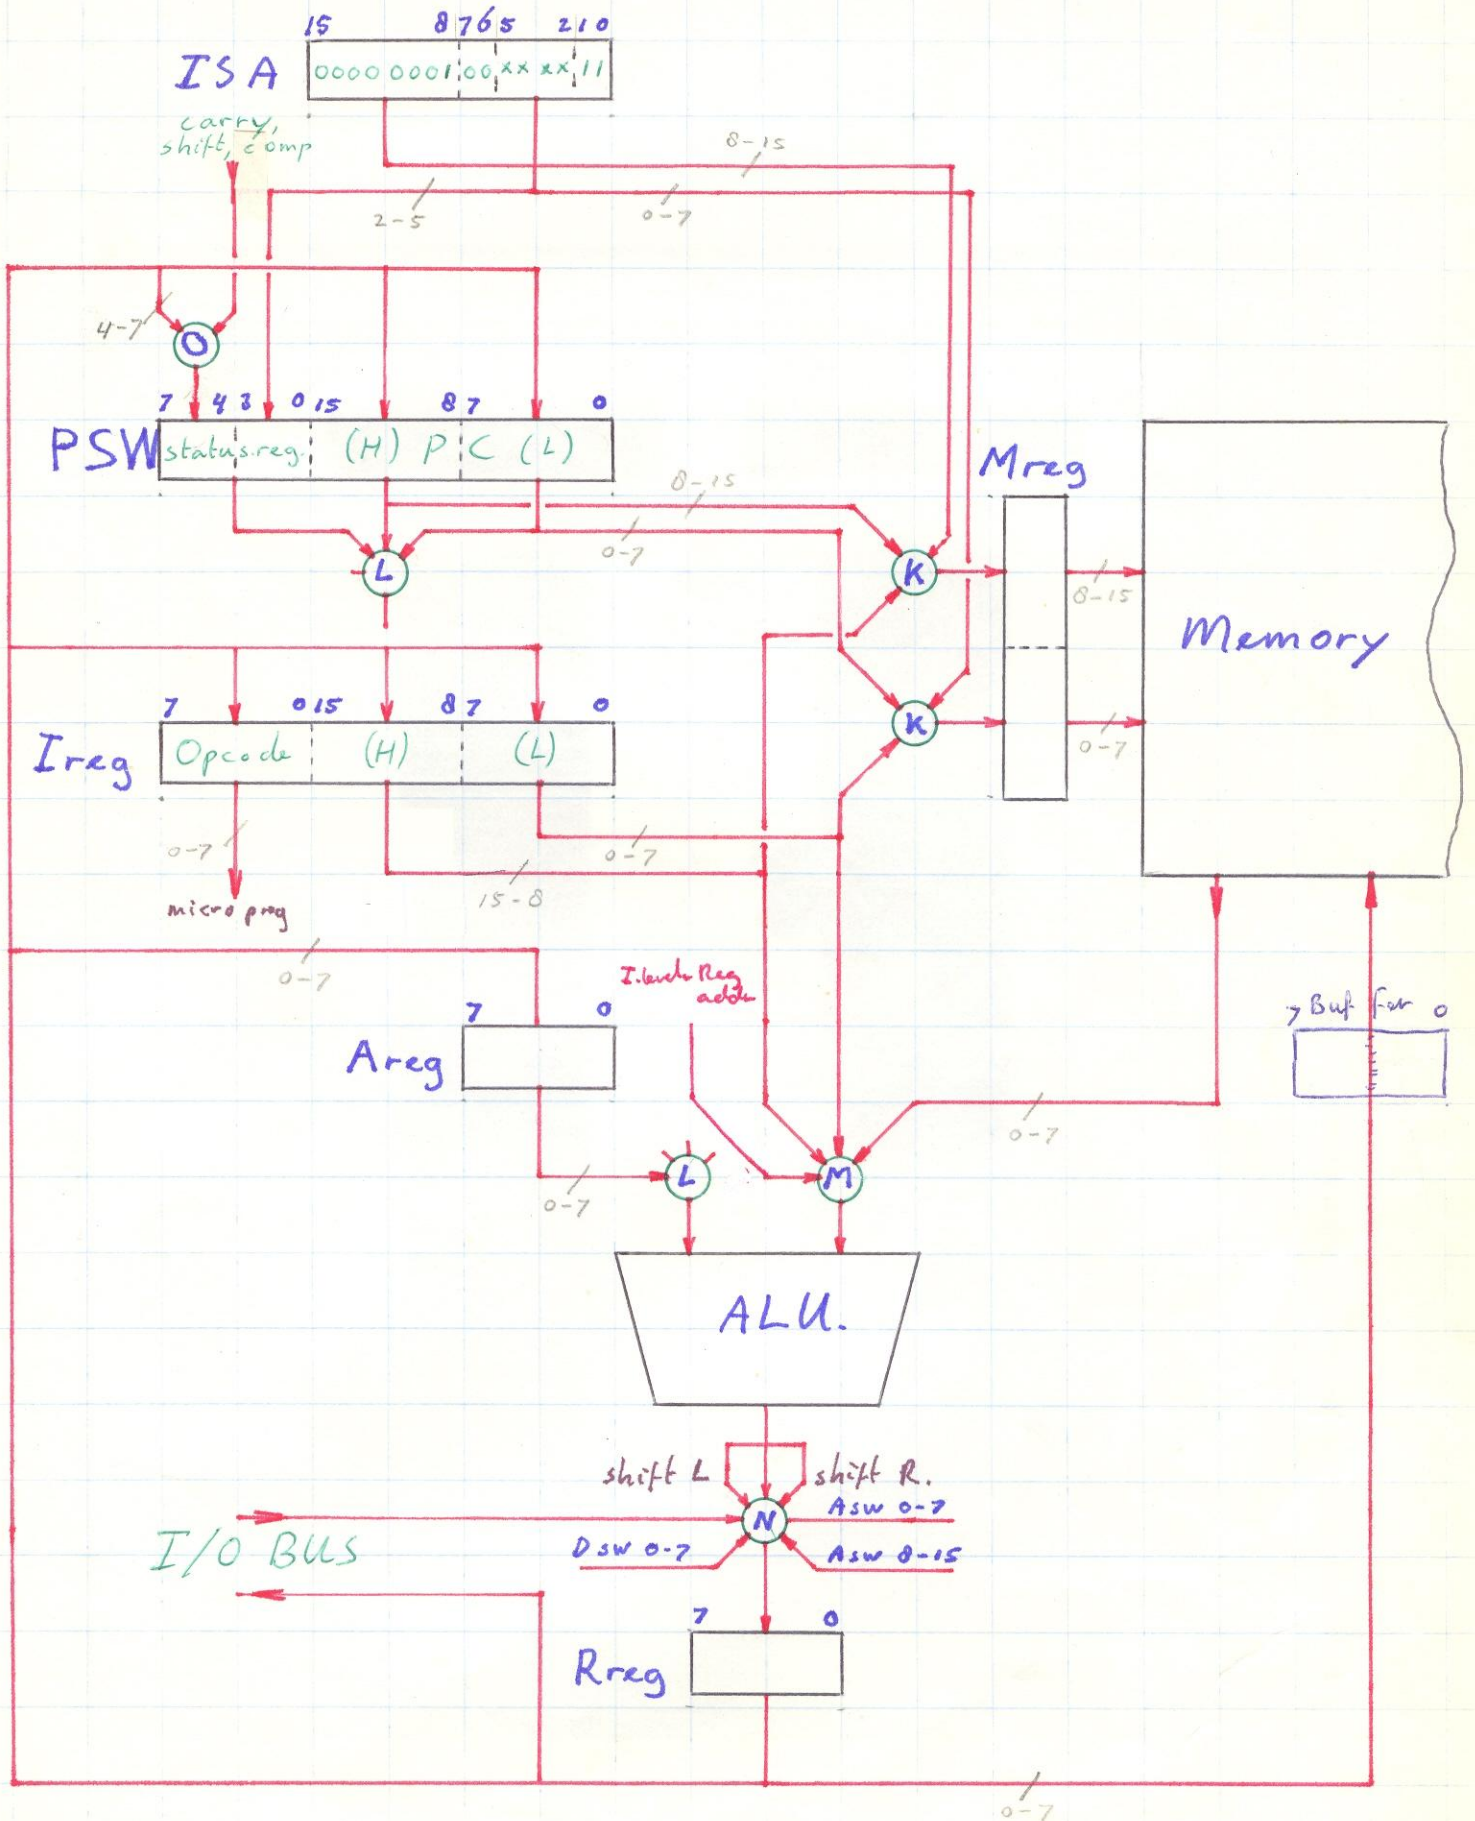

H3S 22 SYSTEM.

22/7/79
H3S

| B | A | Out S sel |
|---|---|------------------|
| 0 | 0 | Adres mode Ireg |
| 0 | 1 | Opcode Ireg |
| 1 | 0 | Normal next adr. |
| 1 | 1 | Jump adres. |

Enter op en jump
Enter opcode
Jump

From Interrupt Unit.

H35 5/19/76